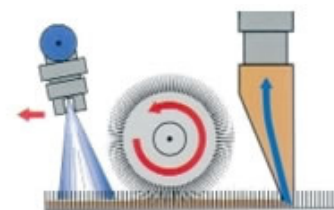

Charis

Charis-ONE is a self-contained machine, for cleaning middle sized carpeted areas. With Charis-ONE it is possible to clean a 40cm strip of carpet perfectly, removing the dirt from the base of carpet fibres. The water-flow can be adjusted, for a maintenance low-moisture cleaning or a restoration deep cleaning.

The Santoemma high waterlift vacuum system allows excellent removal of the dirt and a very short drying time: the carpet can be dry in one hour! With only a 60 decibel sound level, it is possible to work without disturbing other people.

		CHARIS
Recovery tank capacity	Liter	35
Solution tank capacity	Liter	35
Vacuum motor		Three stages (High waterlift)
Power	Watt	1500
Maximum waterlift	mm H2O	3400
Maximum air-flow	L/sec	45
Pump with bypass		Membrane
Power	Watt	80
Maximum pressure	bar	9
Maximum water-flow	L/min	4,5
Cleaning width (carpet/hard floor)	mm	400
Number of nozzles		4
Brush		1x120W, 600 RPM, 363mm
Max. performance	m2/u	250
Cable length	Mtr.	15
Hose length		optional
Weight (machine body)	Kg	55
Weight (packaged machine)	Kg	65
Dimensions LxBxH	cm	42x104x96
Package dimensions	cm	50x110x114
Standard colors		Blue
Tank construction		High density polyethylene
Suitable to work with heater		Yes