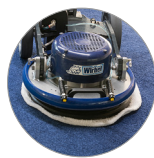

O 143 SPRAY

ROTO-ORBITAL SINGLE DISCS 17" - 1000 W

O 143 SPRAY is the model of professional and innovative orbital single-disc machine specifically designed for cleaning delicate surfaces such as fitted carpets and carpets. The oscillating head adapts to all surfaces and allows the removal of dirt particles from the fibres and guarantees reduced drying time. Spray system with CEME pump and two adjustable nozzles on standard equipment for a perfect cover of the working area. This machine is also suitable for washing and shampooing on hard surfaces thanks to optional accessories. Lower water and detergent consumption! Higher savings and productivity thanks to the roto-orbital movement that allows to keep the cleaning solution under the pad holder. O 143 SPRAY comes as a surprise for its low vibrations, stability and manoeuvrability. Its ergonomic handle, combined with its stiff and compact frame, its big wheels and its reduced weight make this a resistant but, at the same time, easy to use and carry orbital single-disc machine.

Ergonomic handle

ON-OFF button on the handle to use the spray system

Suitable for fitted carpets and carpets cleaning

Spray system (tank 12 l, CEME pump and adjustable nozzles)

Tank 12 l

CEME pump

Two adjustable nozzles

Brush head locking system

PRODUCT IDENTIFICATION

TYPE	REF. NO.	PIECES/PALLET
O 143 SPRAY	00-120EL	1

TECHNICAL DATA

Working width - Ø brush	mm	430
Oscillations per minute	n.	1500
Voltage	V	220 - 240
Frequency	Hz	50
Brush motor rating	W	1000
Brush contact pressure	g/cm ²	31,5
Under-ride height	mm	270
Dust pick-up attachment		yes
Noise level	db(A)	<54
Transmission		direct
IP code		IPX4
Power supply cable	m	12
Weight (without accessories)	Kg	58,5
Dimensions	mm	1200x730x450